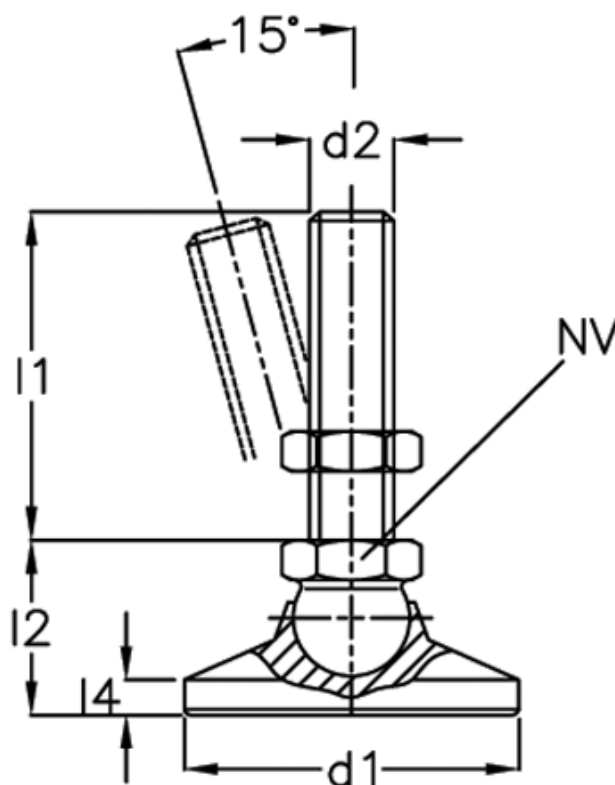

Article number: 20343260M2098OS
Description: E+G Levelling foot
GN 343.2-60-M20-98-OS
Note: 0

Measures

$d1 = 60$
 $d2 = M20$
 $l1 = 98$
 $l2 = 36$
 $l3 = -$
 $l4 = 8.5$
 $l5 = -$
 $NV = 24$

Static load = 95
Weight in (g) = 550